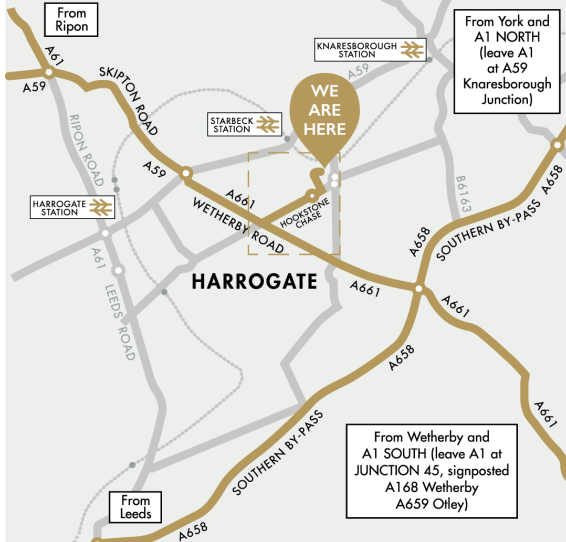

Bettys

COOKERY SCHOOL

By Car

HOW TO FIND US

By Train