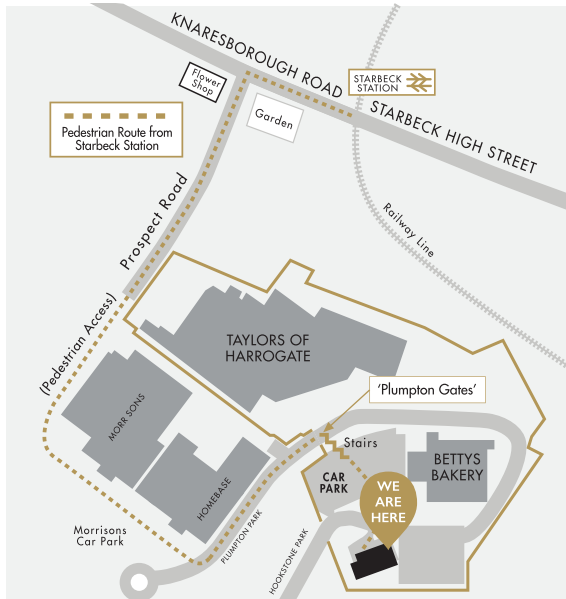

## COOKERY SCHOOL

### *If Arriving by Car:*

Bettys Cookery School is located within the grounds of the Bettys Bakery and Taylors of Harrogate site. Please access via the gates located on the right, at the bottom of Hookstone Park – satnav HG2 7DB. If the gates are shut, there is an intercom so you can buzz the Cookery School.

### *If Arriving by Train:*

The closest station is Starbeck on the York to Harrogate line. It takes approximately 10–15 minutes to walk to the Cookery School from the station. The route takes you to the Plumpton Gates. If they are closed, there is an intercom so you can buzz the Cookery School. Alternatively, the journey by taxi from Harrogate station is 15 minutes.